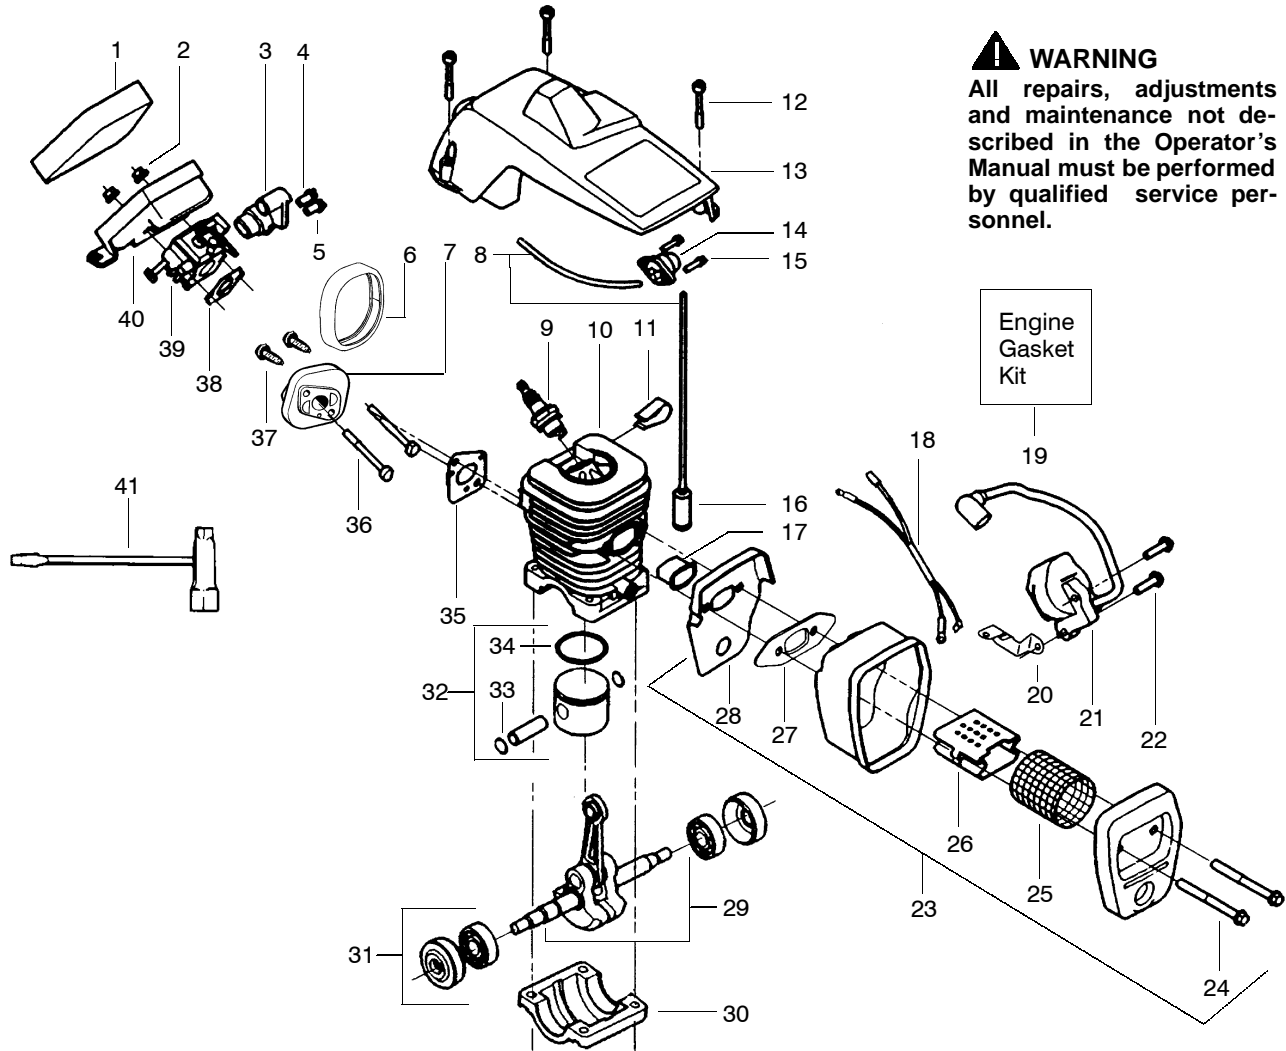

⚠ WARNING
All repairs, adjustments and maintenance not described in the Operator's Manual must be performed by qualified service personnel.

Ref.	Part No.	Description	Ref.	Part No.	Description	Ref.	Part No.	Description
1.	530037793	Foam–Air Filter	18.	530052296	Assy. –Wire Harness	33.	530015697	Retainer–Piston Pin
2.	530016101	Nut	19.	530069608	Kit–Engine Gasket (Incl. 27, 35 & 38)	34.	530029805	Ring – Piston
3.	530049244	Grommet–Carb Adjust	20.	530047442	Strap–Ground	35.	530069608	Gasket – Adapter(kit)
4.	530038479	Limiter Cap–High	21.	530039198	Module–Ignition	36.	530016187	Screw
5.	530038478	Limiter Cap–Low	22.	530015814	Screw	37.	530016386	Screw
6.	530054144	Seal–Carb Adapter	23.	530047207	Assy –Muffler (Incl. 24,25,26,27,28)	38.	530069608	Gasket– Carb.(kit)
7.	530049700	Adapter–Carb.	24.	530016132	Screw	39.	530069703	Kit–Carburetor (incl. 4 & 5)
8.	530069247	Kit–Fuel Line (Small)	25.	530036103	Screen–Spark	40.	530037804	Housing–Air Filter
9.	952030150	Spark Plug (RCJ–7Y)	26.	530037813	Diffuser–Muffler	41.	530031135	Scrench
10.	530069606	Kit–Cylinder	27.	530069608	Gasket–Muffler (kit)	Not Shown		
11.	530016136	Clip–High Tension Lead	28.	530049870	Backplate–Muffler	---	530088424	Operator Manual English Version
12.	530016153	Screw	29.	530047062	Assy. – Crankshaft	---	530088479	Russian Version
13.	530071310	Kit–Cylinder Shield	30.	530037935	Cap–Crankcase	---	530056654	Decal–Warning
14.	530047213	Assy–Air Purge	31.	530056363	Assy.–Seal & Bearing	---	530038486	Decal–Stop
15.	530015780	Screw	32.	530069604	Kit–Piston (Incl. 33 & 34)			
16.	530095646	Assy–Fuel Pick–up						
17.	530037652	Insulator–Heat						

✓ = NEW PART NUMBER FOR THIS IPL   * = REFER TO THE SERVICE REFERENCE INDICATED FOR MORE INFORMATION. (LOCATED AT END OF IPL)
● = THESE PARTS ARE ILLUSTRATED FOR CLARITY. ORDER COMPLETE ASSEMBLY.