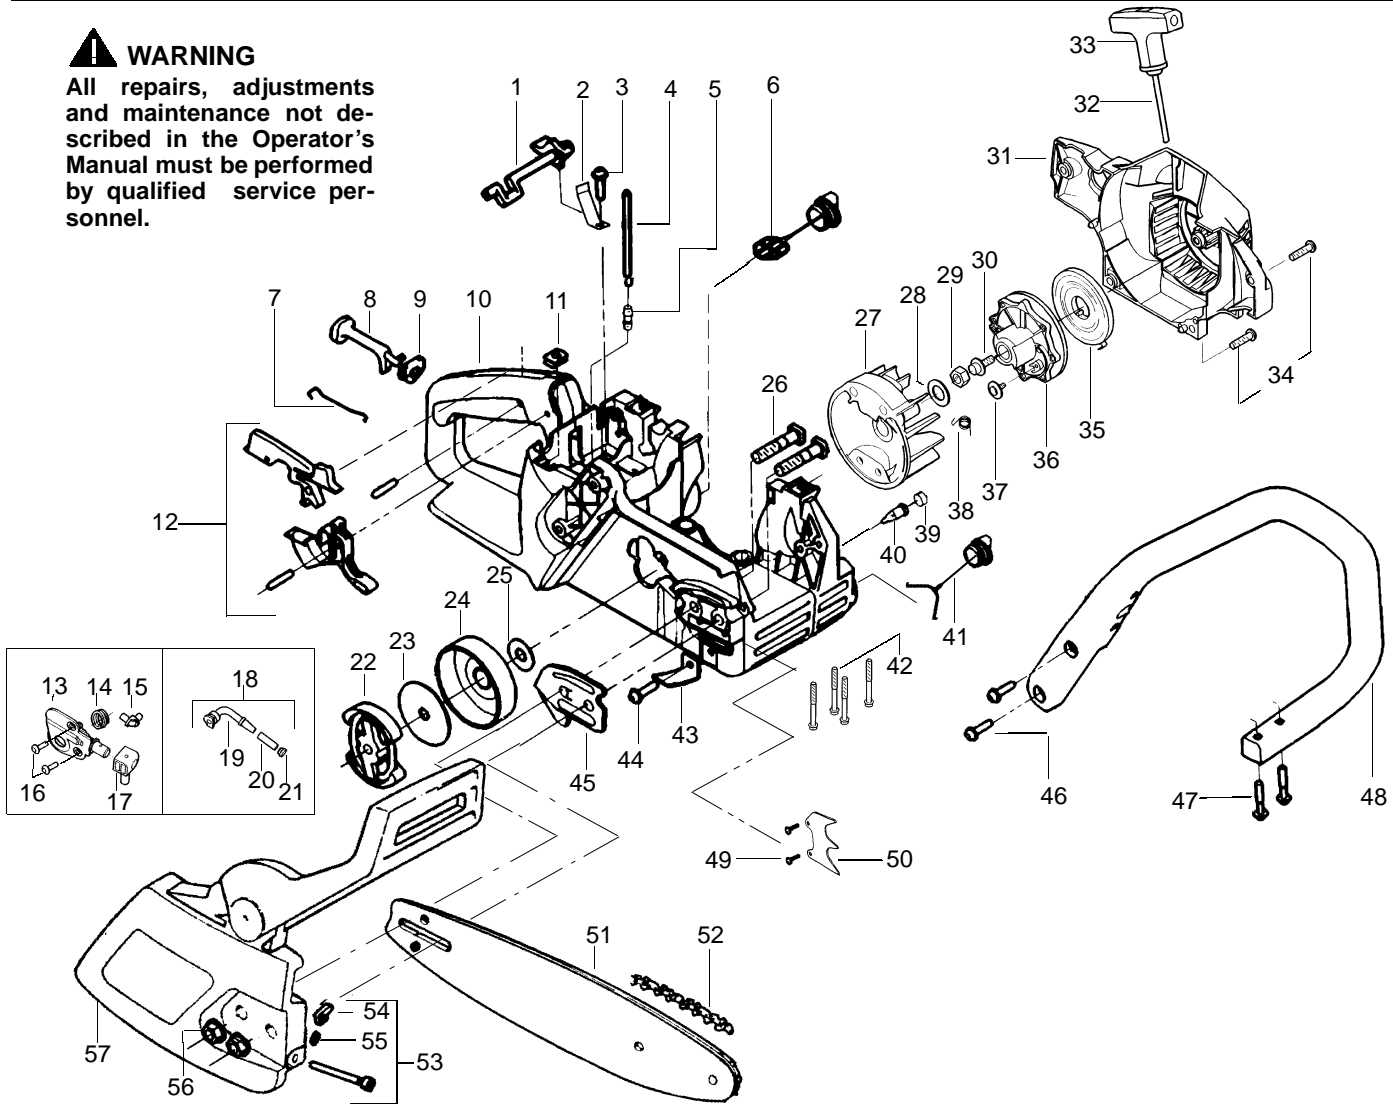

**⚠ WARNING**  
 All repairs, adjustments and maintenance not described in the Operator's Manual must be performed by qualified service personnel.

Ref.	Part No.	Description	Ref.	Part No.	Description	Ref.	Part No.	Description
1.	530038227	Lever-Switch (Includes Pin)	19.	530038373	Pickup-Oiler	40.	530026119	Valve-Check
2.	530016149	Spring-Switch	20.	530037821	Filter-Oil	41.	530010846	Assy-Oil Cap
3.	530015775	Screw	21.	530030189	Plug-Oil Filter	42.	530016132	Screw
4.	530069216	Kit-Fuel Line (Large)	22.	530014949	Assy. - Clutch	43.	530029850	Chain Catcher
5.	530023877	Fitting	23.	530015611	Washer-Clutch	44.	530015814	Screw
6.	530047192	Assy-Fuel Cap	24.	530047061	Assy-Drum W/brg.	45.	530038238	Plate-Bar Mounting
7.	530037809	Wire-Throttle	25.	530015907	Washer - Thrust	46.	530015814	Screw
8.	530047989	Lever-Choke	26.	530016133	Bolt-Bar Mounting	47.	530015940	Screw
9.	530038406	Grommet-Choke Knob	27.	530039209	Assy-Flywheel	48.	530037799	Handle-Front
10.	530047833	Assy-Chassis	28.	530015127	Washer-Flywheel	49.	530015906	Screw
11.	530015922	Nut-Speed	29.	530016134	Nut-Flywheel	50.	530014381	Kit-Spike Assy
12.	530071305	Kit-Trigger & Lockout	30.	530015920	Screw	51.	530044607	Bar-16"
13.	530071259	Kit-Oil Pump	31.	530049335	Housing-Fan	52.	952051211	Chain-16"
14.	530037820	Gear-Worm Spring	32.	530069232	Kit-Rope	53.	530069611	Kit-Bar Adjust (incl.54,55)
15.	530049477	Elbow-Oil Pickup	33.	530037485	Handle-Starter	54.	530015826	Pin-Bar Adjust
16.	530016064	Screw	34.	530015892	Screw	55.	530038593	Retainer-Bar Adjust
17.	530019206	Seal Block	35.	530027531	Spring-Starter	56.	530015917	Nut-Bar Mounting
18.	530047663	Assy-Oil-Pickup (Incl. 19, 20 & 21)	36.	530037817	Pulley-Starter	57.	530054739	Assy-Chain Brake
			37.	530016080	Screw			
			38.	530023817	Spring - Starter Dog			
			39.	530038264	Plug - Bronze Vent			